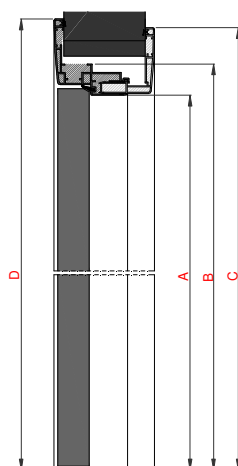

### Reversible wing door with satin chrome hardware

Panel 40mm thk. without rebate with aluminium edge

Pinewood perimetric frame

Flexboard core, soundproofing 28,5 db (glass wing excluded)

Magnetic lock with hole for patent key

Patented Effequattro hidden hinges

Aluminium frame for wall thk. 110-125mm

SEZIONE VERTICALE

SEZIONE ORIZZONTALE

A	B	C	D	E
Net passage	Outside frame overall sizes	External covering list max overall sizes	Internal covering list max overall sizes	Wall thickness
L 600 x H 2100	L 680 x H 2140	L 770 x H 2170	L 800 x H 2200	110/125
L 650 x H 2100	L 730 x H 2140	L 820 x H 2170	L 850 x H 2200	110/125
L 700 x H 2100	L 780 x H 2140	L 870 x H 2170	L 900 x H 2200	110/125
L 750 x H 2100	L 830 x H 2140	L 920 x H 2170	L 950 x H 2200	110/125
L 800 x H 2100	L 880 x H 2140	L 975 x H 2170	L 1000 x H 2200	110/125
L 850 x H 2100	L 930 x H 2140	L 1025 x H 2170	L 1050 x H 2200	110/125
L 900 x H 2100	L 980 x H 2140	L 1075 x H 2170	L 1100 x H 2200	110/125

Dimensions in mm