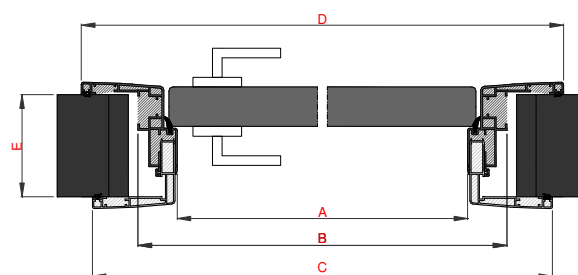

### Reversible wing door with satin chrome hardware

Panel 40mm thk. without rebate with aluminium edge

Pinewood perimetric frame

Flexboard core, soundproofing 28,5 db (glass wing excluded)

Magnetic lock with hole for patent key

Patented Effequattro hidden hinges

Aluminium frame for wall thk. 110-125mm

SEZIONE VERTICALE

SEZIONE ORIZZONTALE

A	B	C	D	E
Net passage	Outside frame overall sizes	External covering list max overall sizes	Internal covering list max overall sizes	Wall thickness
L 600 x H 2100	L 680 x H 2140	L 770 x H 2170	L 800 x H 2200	110/125
L 650 x H 2100	L 730 x H 2140	L 820 x H 2170	L 850 x H 2200	110/125
L 700 x H 2100	L 780 x H 2140	L 870 x H 2170	L 900 x H 2200	110/125
L 750 x H 2100	L 830 x H 2140	L 920 x H 2170	L 950 x H 2200	110/125
L 800 x H 2100	L 880 x H 2140	L 975 x H 2170	L 1000 x H 2200	110/125
L 850 x H 2100	L 930 x H 2140	L 1025 x H 2170	L 1050 x H 2200	110/125
L 900 x H 2100	L 980 x H 2140	L 1075 x H 2170	L 1100 x H 2200	110/125

Dimensions in mm