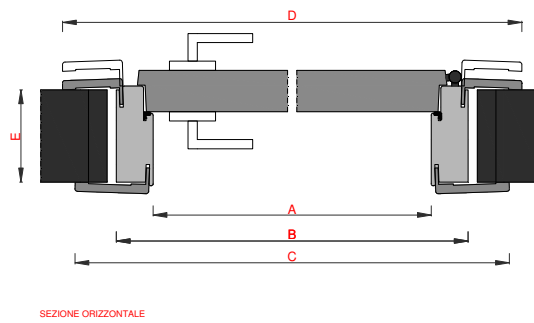

FACILE

Reversible wing door with satin chrome hardware

Panel 44 mm thk. with rebate 8mm HDF for pantographed models

Pinewood perimetric frame

Honey-comb core

Mechanical silent lock with nylon latch, with hole for patent key

Reversible anuba hinges

Wooden frame available in 4 sizes: 70-100-120-140

Wooden covering list : internal side 65mm, external side 80mm, winglet 28mm

A	B	C	D	E
Net passage	Outside frame overall sizes	External covering list max overall sizes	Internal covering list max overall sizes	Wall thickness
L 600 x H 2100	L 680 x H 2140	L 768 x H 2184	L 795 x H 2197	70/90 – 100/120 – 120/140 – 140/160
L 650 x H 2100	L 730 x H 2140	L 818 x H 2184	L 845 x H 2197	70/90 – 100/120 – 120/140 – 140/160
L 700 x H 2100	L 780 x H 2140	L 868 x H 2184	L 895 x H 2197	70/90 – 100/120 – 120/140 – 140/160
L 750 x H 2100	L 830 x H 2140	L 918 x H 2184	L 945 x H 2197	70/90 – 100/120 – 120/140 – 140/160
L 800 x H 2100	L 880 x H 2140	L 968 x H 2184	L 995 x H 2197	70/90 – 100/120 – 120/140 – 140/160
L 850 x H 2100	L 930 x H 2140	L 1018 x H 2184	L 1045 x H 2197	70/90 – 100/120 – 120/140 – 140/160
L 900 x H 2100	L 980 x H 2140	L 1068 x H 2184	L 1095 x H 2197	70/90 – 100/120 – 120/140 – 140/160
L 1000 x H 2100	L 1080 x H 2140	L 1168 x H 2184	L 1195 x H 2197	70/90 – 100/120 – 120/140 – 140/160

Dimensions in mm

AVAILABLE DOOR OPTIONS

SLIDING INSIDE WALL

QUARTER

SLIDING ON THE WALL

OPENING 1/3 – 2/3