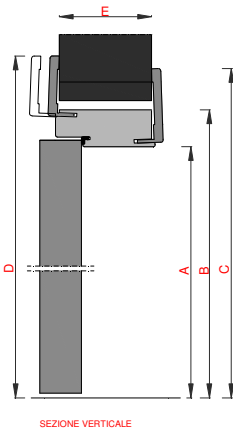

FACILE

Reversible wing door with satin chrome hardware

Panel 44 mm thk. with rebate 8mm HDF for pantographed models

Pinewood perimetric frame

Honey-comb core

Mechanical silent lock with nylon latch, with hole for patent key

Reversible anuba hinges

Wooden frame available in 4 sizes: 70-100-120-140

Wooden covering list : internal side 65mm, external side 80mm, winglet 28mm

A	B	C	D	E
Net passage	Outside frame overall sizes	External covering list max overall sizes	Internal covering list max overall sizes	Wall thickness
L 600 x H 2100	L 680 x H 2140	L 768 x H 2184	L 795 x H 2197	70/90 – 100/120 – 120/140 – 140/160
L 650 x H 2100	L 730 x H 2140	L 818 x H 2184	L 845 x H 2197	70/90 – 100/120 – 120/140 – 140/160
L 700 x H 2100	L 780 x H 2140	L 868 x H 2184	L 895 x H 2197	70/90 – 100/120 – 120/140 – 140/160
L 750 x H 2100	L 830 x H 2140	L 918 x H 2184	L 945 x H 2197	70/90 – 100/120 – 120/140 – 140/160
L 800 x H 2100	L 880 x H 2140	L 968 x H 2184	L 995 x H 2197	70/90 – 100/120 – 120/140 – 140/160
L 850 x H 2100	L 930 x H 2140	L 1018 x H 2184	L 1045 x H 2197	70/90 – 100/120 – 120/140 – 140/160
L 900 x H 2100	L 980 x H 2140	L 1068 x H 2184	L 1095 x H 2197	70/90 – 100/120 – 120/140 – 140/160
L 1000 x H 2100	L 1080 x H 2140	L 1168 x H 2184	L 1195 x H 2197	70/90 – 100/120 – 120/140 – 140/160

Dimensions in mm

AVAILABLE DOOR OPTIONS

SLIDING INSIDE WALL

QUARTER

SLIDING ON THE WALL

OPENING 1/3 – 2/3