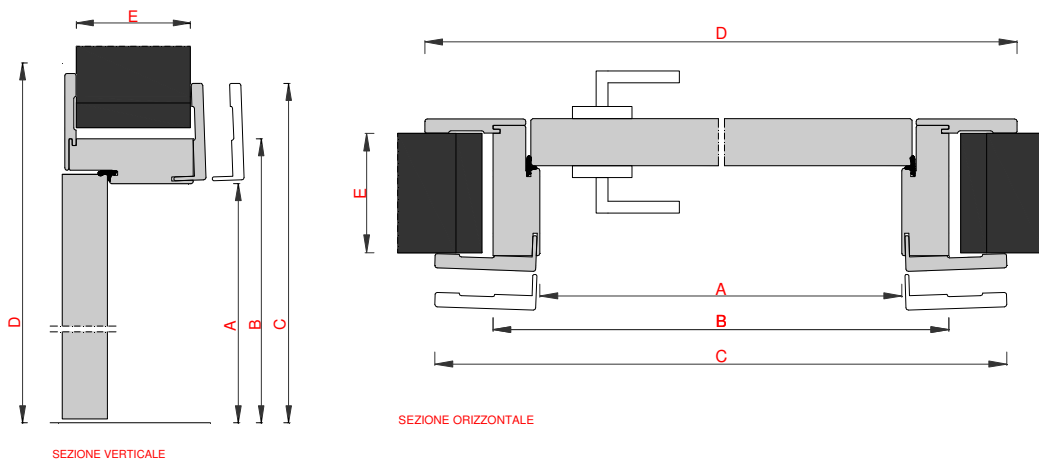

GRAFFITI

Reversible wing door with satin chrome hardware

Panel "R15" 40mm thk. without rebate

Pinewood perimetric frame

Flexboard core, soundproofing 28,5db.(glass wings excluded)

Magnetic lock with hole for patent key

Patented Effebiquattro hidden hinges

"LINEA" Wooden frame available in 3 sizes : 73-103-123

85 mm wooden covering list:12mm thk. for vertical lists and 10mm thk. for horizontal list

A	B	C	D	E
Net passage	Outside frame overall sizes	External covering list max overall sizes	Internal covering list max overall sizes	Wall thickness
L 600 x H 2100	L 680 x H 2140	L 776 x H 2188	L 794 x H 2197	70/85 - 100/115 - 120/135
L 650 x H 2100	L 730 x H 2140	L 826 x H 2188	L 844 x H 2197	70/85 - 100/115 - 120/135
L 700 x H 2100	L 780 x H 2140	L 876 x H 2188	L 894 x H 2197	70/85 - 100/115 - 120/135
L 750 x H 2100	L 830 x H 2140	L 926 x H 2188	L 944 x H 2197	70/85 - 100/115 - 120/135
L 800 x H 2100	L 880 x H 2140	L 976 x H 2188	L 994 x H 2197	70/85 - 100/115 - 120/135
L 850 x H 2100	L 930 x H 2140	L 1026 x H 2188	L 1044 x H 2197	70/85 - 100/115 - 120/135
L 900 x H 2100	L 980 x H 2140	L 1076 x H 2188	L 1094 x H 2197	70/85 - 100/115 - 120/135
L 1000 x H 2100	L 1080 x H 2140	L 1176 x H 2188	L 1194 x H 2197	70/85 - 100/115 - 120/135

Dimensions in mm

AVAILABLE DOOR OPTIONS

ROTOTRASLATING

SLIDING INSIDE WALL

SLIDING GHOST

QUATER

SLIDING ON THE WALL