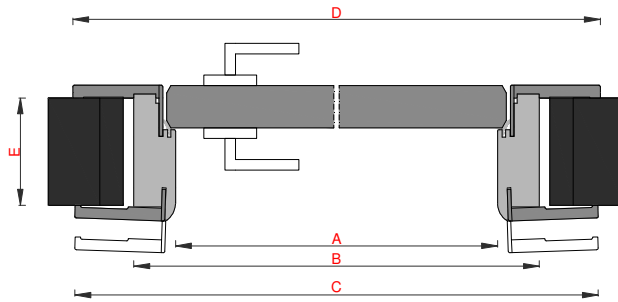

MOOD

Reversible wing door with satin chrome hardware

Panel 40mm thk. without rebate

Pinewood perimetric frame (double perimetric frame for height over 2100mm)

Flexboard core, soundproofing 28,5db (glass wing excluded)

Magnetic lock with hole for patent key

Patented EffeBiquattro hidden hinges

Wooden frame available in 4 sizes: 73-103-123-143

85mm wooden covering list: 12mm thk. for vertical lists and 10mm thk. for horizontal list

SEZIONE VERTICALE

SEZIONE ORIZZONTALE

A	B	C	D	E
Net passage	Outside frame overall sizes	External covering list max overall sizes	Internal covering list max overall sizes	Wall thickness
L 600 x H 2100	L 680 x H 2140	L 790 x H 2195	L 795 x H 2200	70/90 – 100/120 – 120/140 – 140/160
L 650 x H 2100	L 730 x H 2140	L 840 x H 2195	L 845 x H 2200	70/90 – 100/120 – 120/140 – 140/160
L 700 x H 2100	L 780 x H 2140	L 890 x H 2195	L 895 x H 2200	70/90 – 100/120 – 120/140 – 140/160
L 750 x H 2100	L 830 x H 2140	L 940 x H 2195	L 945 x H 2200	70/90 – 100/120 – 120/140 – 140/160
L 800 x H 2100	L 880 x H 2140	L 990 x H 2195	L 995 x H 2200	70/90 – 100/120 – 120/140 – 140/160
L 850 x H 2100	L 930 x H 2140	L 1040 x H 2195	L 1045 x H 2200	70/90 – 100/120 – 120/140 – 140/160
L 900 x H 2100	L 980 x H 2140	L 1090 x H 2195	L 1095 x H 2200	70/90 – 100/120 – 120/140 – 140/160
L 1000 x H 2100	L 1080 x H 2140	L 1190 x H 2195	L 1195 x H 2200	70/90 – 100/120 – 120/140 – 140/160

Dimensions in mm

N.B. Plane smooth door H max mm 2400

AVAILABLE DOOR OPTIONS

ROTOTRASLATING

SLIDING INSIDE WALL

SLIDING GHOST