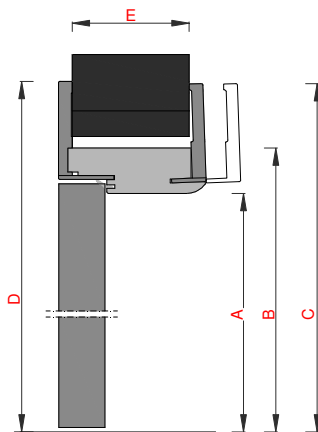

MOOD

Reversible wing door with satin chrome hardware

Panel 40mm thk. without rebate

Pinewood perimetric frame (double perimetric frame for height over 2100mm)

Flexboard core, soundproofing 28,5db (glass wing excluded)

Magnetic lock with hole for patent key

Patented EffeBiquattro hidden hinges

Wooden frame available in 4 sizes: 73-103-123-143

85mm wooden covering list: 12mm thk. for vertical lists and 10mm thk. for horizontal list

SEZIONE VERTICALE

SEZIONE ORIZZONTALE

A	B	C	D	E
Net passage	Outside frame overall sizes	External covering list max overall sizes	Internal covering list max overall sizes	Wall thickness
L 600 x H 2100	L 680 x H 2140	L 790 x H 2195	L 795 x H 2200	70/90 – 100/120 – 120/140 – 140/160
L 650 x H 2100	L 730 x H 2140	L 840 x H 2195	L 845 x H 2200	70/90 – 100/120 – 120/140 – 140/160
L 700 x H 2100	L 780 x H 2140	L 890 x H 2195	L 895 x H 2200	70/90 – 100/120 – 120/140 – 140/160
L 750 x H 2100	L 830 x H 2140	L 940 x H 2195	L 945 x H 2200	70/90 – 100/120 – 120/140 – 140/160
L 800 x H 2100	L 880 x H 2140	L 990 x H 2195	L 995 x H 2200	70/90 – 100/120 – 120/140 – 140/160
L 850 x H 2100	L 930 x H 2140	L 1040 x H 2195	L 1045 x H 2200	70/90 – 100/120 – 120/140 – 140/160
L 900 x H 2100	L 980 x H 2140	L 1090 x H 2195	L 1095 x H 2200	70/90 – 100/120 – 120/140 – 140/160
L 1000 x H 2100	L 1080 x H 2140	L 1190 x H 2195	L 1195 x H 2200	70/90 – 100/120 – 120/140 – 140/160

Dimensions in mm

N.B. Plane smooth door H max mm 2400

AVAILABLE DOOR OPTIONS

ROTOTRASLATING

SLIDING INSIDE WALL

SLIDING GHOST