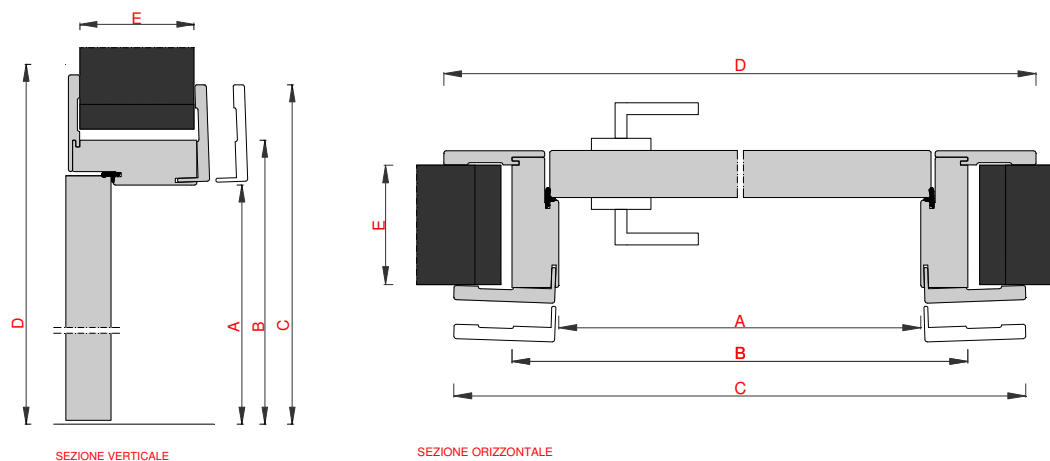

## Reversible wing door with satin chrome hardware

Panel "R15" 40mm thk. without rebate, finishing glossy polyester

Pinewood perimetric frame

Frame and covering list with finishing matt goffered

Flexboard core, soundproofing 28,5db (glass wings excluded)

Magnetic lock with hole for patent key

Patented Effebiquattro hidden hinges

Wooden "LINEA" frame available in 3 sizes : 73-103-123

85 mm wooden covering list:12mm thk. for vertical lists and 10mm thk. for horizontal list

A	B	C	D	E
Net passage	Outside frame overall sizes	External covering list max overall sizes	Internal covering list max overall sizes	Wall thickness
L 600 x H 2100	L 680 x H 2140	L 776 x H 2188	L 794 x H 2197	70/85 - 100/115 - 120/135
L 650 x H 2100	L 730 x H 2140	L 826 x H 2188	L 844 x H 2197	70/85 - 100/115 - 120/135
L 700 x H 2100	L 780 x H 2140	L 876 x H 2188	L 894 x H 2197	70/85 - 100/115 - 120/135
L 750 x H 2100	L 830 x H 2140	L 926 x H 2188	L 944 x H 2197	70/85 - 100/115 - 120/135
L 800 x H 2100	L 880 x H 2140	L 976 x H 2188	L 994 x H 2197	70/85 - 100/115 - 120/135
L 850 x H 2100	L 930 x H 2140	L 1026 x H 2188	L 1044 x H 2197	70/85 - 100/115 - 120/135
L 900 x H 2100	L 980 x H 2140	L 1076 x H 2188	L 1094 x H 2197	70/85 - 100/115 - 120/135
L 1000 x H 2100	L 1080 x H 2140	L 1176 x H 2188	L 1194 x H 2197	70/85 - 100/115 - 120/135

Dimensions in mm