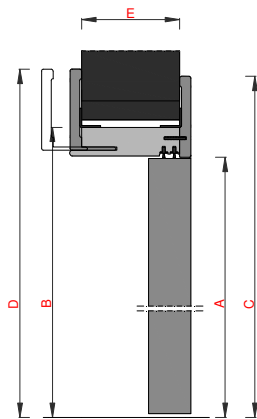

WALL

Reversible wing door with satin chrome hardware

Panel 40mm thk. with doorstopper

Pinewood perimetric frame (double perimetric frame for height over 2100mm)

Flexboard core, soundproofing 28,5db

Magnetic lock with hole for patent key

Invisible hinges adjustable on three axes

Wooden frame available from 103mm

90mm wooden covering list (external side) thk. 12mm

85mm wooden covering list (internal side) thk. 12mm

SEZIONE VERTICALE

SEZIONE ORIZZONTALE

A	B	C	D	E
Net passage	Outside frame overall sizes	External covering list max overall sizes	Internal covering list max overall sizes	Wall thickness
L 600 x H 2100	L 680 x H 2140	L 786 x H 2193	L 804 x H 2202	100/120
L 650 x H 2100	L 730 x H 2140	L 836 x H 2193	L 854 x H 2202	100/120
L 700 x H 2100	L 780 x H 2140	L 886 x H 2193	L 904 x H 2202	100/120
L 750 x H 2100	L 830 x H 2140	L 936 x H 2193	L 954 x H 2202	100/120
L 800 x H 2100	L 880 x H 2140	L 986 x H 2193	L 1004 x H 2202	100/120
L 850 x H 2100	L 930 x H 2140	L 1036 x H 2193	L 1054 x H 2202	100/120
L 900 x H 2100	L 980 x H 2140	L 1086 x H 2193	L 1104 x H 2202	100/120
L 1000 x H 2100	L 1080 x H 2140	L 1186 x H 2193	L 1204 x H 2202	100/120

Dimensions in mm

N.B. Plane smooth door H max 2400

AVAILABLE DOOR OPTION

ROTOTRASLATING

SLIDING INSIDE WALL

SLIDING GHOST