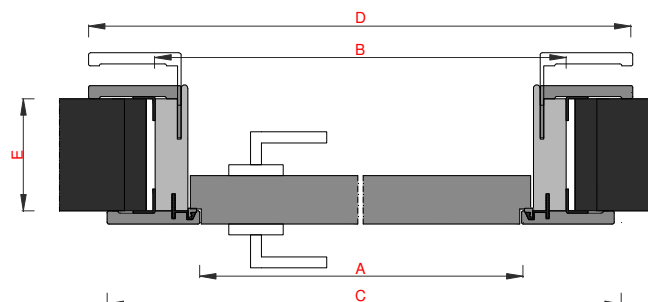

WALL

Reversible wing door with satin chrome hardware

Panel 40mm thk. with doorstopper

Pinewood perimetric frame (double perimetric frame for height over 2100mm)

Flexboard core, soundproofing 28,5db

Magnetic lock with hole for patent key

Invisible hinges adjustable on three axes

Wooden frame available from 103mm

90mm wooden covering list (external side) thk. 12mm

85mm wooden covering list (internal side) thk. 12mm

SEZIONE VERTICALE

SEZIONE ORIZZONTALE

A	B	C	D	E
Net passage	Outside frame overall sizes	External covering list max overall sizes	Internal covering list max overall sizes	Wall thickness
L 600 x H 2100	L 680 x H 2140	L 786 x H 2193	L 804 x H 2202	100/120
L 650 x H 2100	L 730 x H 2140	L 836 x H 2193	L 854 x H 2202	100/120
L 700 x H 2100	L 780 x H 2140	L 886 x H 2193	L 904 x H 2202	100/120
L 750 x H 2100	L 830 x H 2140	L 936 x H 2193	L 954 x H 2202	100/120
L 800 x H 2100	L 880 x H 2140	L 986 x H 2193	L 1004 x H 2202	100/120
L 850 x H 2100	L 930 x H 2140	L 1036 x H 2193	L 1054 x H 2202	100/120
L 900 x H 2100	L 980 x H 2140	L 1086 x H 2193	L 1104 x H 2202	100/120
L 1000 x H 2100	L 1080 x H 2140	L 1186 x H 2193	L 1204 x H 2202	100/120

Dimensions in mm

N.B. Plane smooth door H max 2400

AVAILABLE DOOR OPTION

ROTOTRASLATING

SLIDING INSIDE WALL

SLIDING GHOST